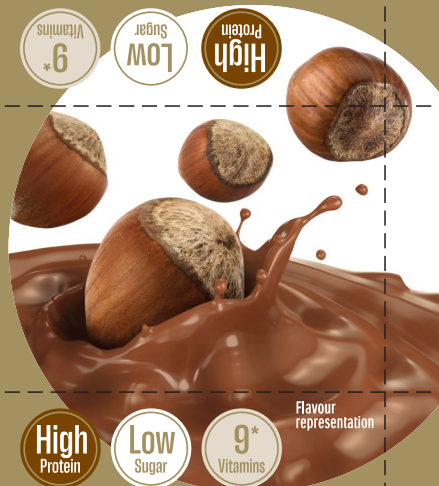

Ingredients: Milk proteins, no added sugar milk chocolate with sweetener (22%) (sweetener [maltitol], cocoa butter, whole milk powder, cocoa mass, emulsifier [lecithins], natural vanilla flavouring), humectant (glycerol), collagen hydrolysate, dietary fibre (polydextrose), water, roasted hazelnut pieces (4,7%), no added sugar white chocolate with sweetener (sweetener [maltitol], cocoa butter, whole milk powder, emulsifier [lecithins], natural vanilla flavouring), sunflower oil, chocolate powder (cocoa powder, cocoa mass, sugar), fat-reduced cocoa powder, flavouring, vitamins (vitamin C, E, B6, B12, thiamine, riboflavin, niacin, pantothenic acid, folic acid), natural flavouring, sweetener (sucralose).

May contain cereals containing gluten, soya, other nuts and peanuts. Excessive consumption may produce laxative effects.

CONSUMER CARELINE: 00 44 330 0538943. (UK) Ferrero, 889 Greenford Road, Greenford, UB6 0HE. (ROI) Ferrero, Kinsale Road, Cork.

CHOCOLATE HAZELNUT WHIP FLAVOUR
FULFIL VITAMIN & PROTEIN BAR

CHOCOLATE HAZELNUT WHIP FLAVOUR
FULFIL
VITAMIN & PROTEIN BAR

CHOCOLATE HAZELNUT WHIP FLAVOUR
FULFIL VITAMIN & PROTEIN BAR

Flavour representation